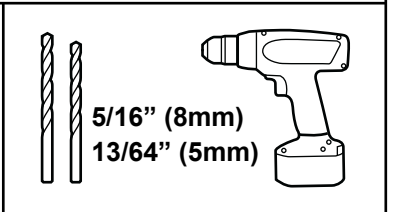

11

12

REAR SPLASH GUARDS

JEEP GRAND CHEROKEE 3-ROW

www.mopar.com

3

4

5