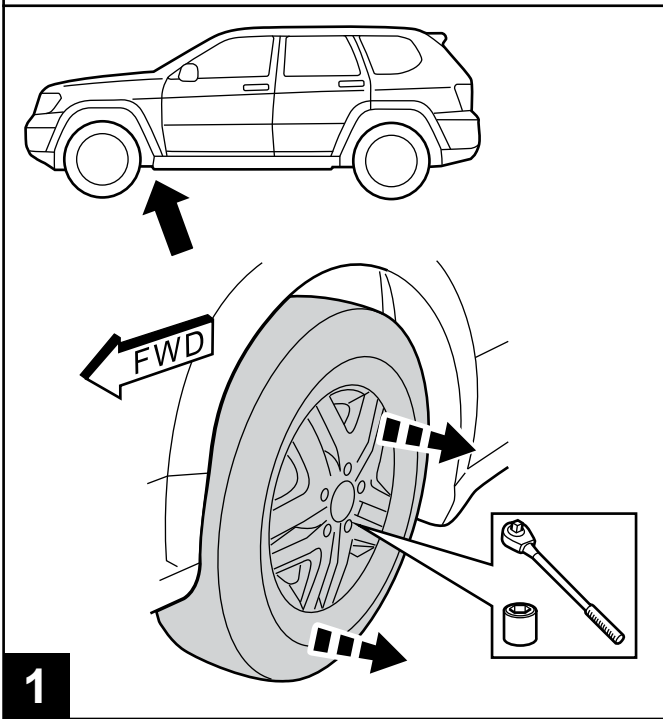

FRONT SPLASH GUARDS

JEEP GRAND CHEROKEE

www.mopar.com

6

7

8

9

10