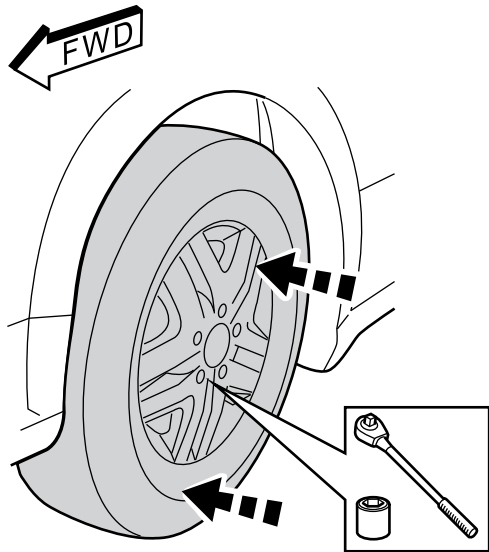

FRONT SPLASH GUARDS

JEEP GRAND CHEROKEE

www.mopar.com

6

7

8

9

10