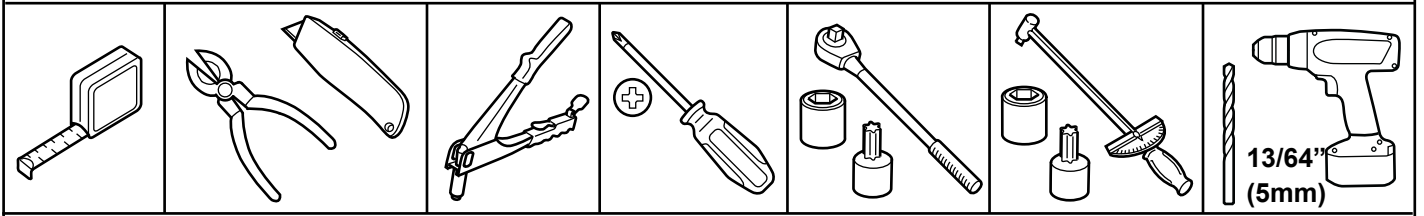

FRONT SPLASH GUARDS

JEEP GRAND CHEROKEE

www.mopar.com

6

7

8

9

10